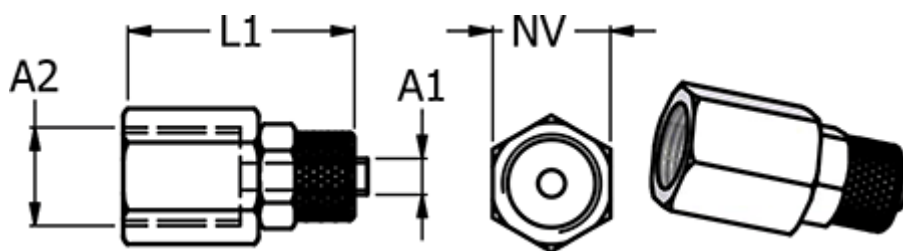

# Data Sheet

Article number: 5861151410

Description: Push-on fitting 11.514-10, metal  $\text{Ø}10/8\text{-G } 1/4\text{'}$   
Straight connector internal thread

## Measures

Hose diameter A1 = 10/8

L1 =

NV = 17

Thread A2 =